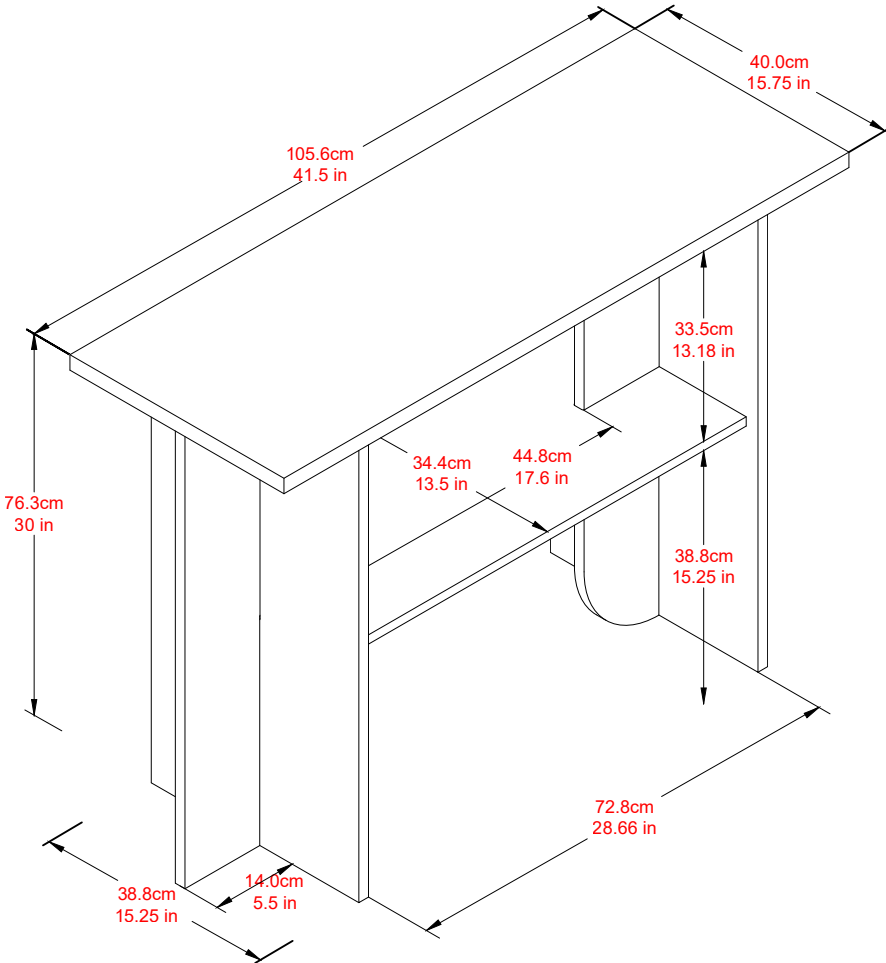

6295847COM - Console Table

Finish: **Blonde Oak**

Wood Breakdown:
PB100%,
Total storage: **8.03** cubic feet

Overall Product Size:
41.5" W x 15.75" D x 30" H
105.6cm W x 40.0cm D x 76.3cm H

Maximum Weight Capacities
Unit Weight: 50.3lbs. (23kg)