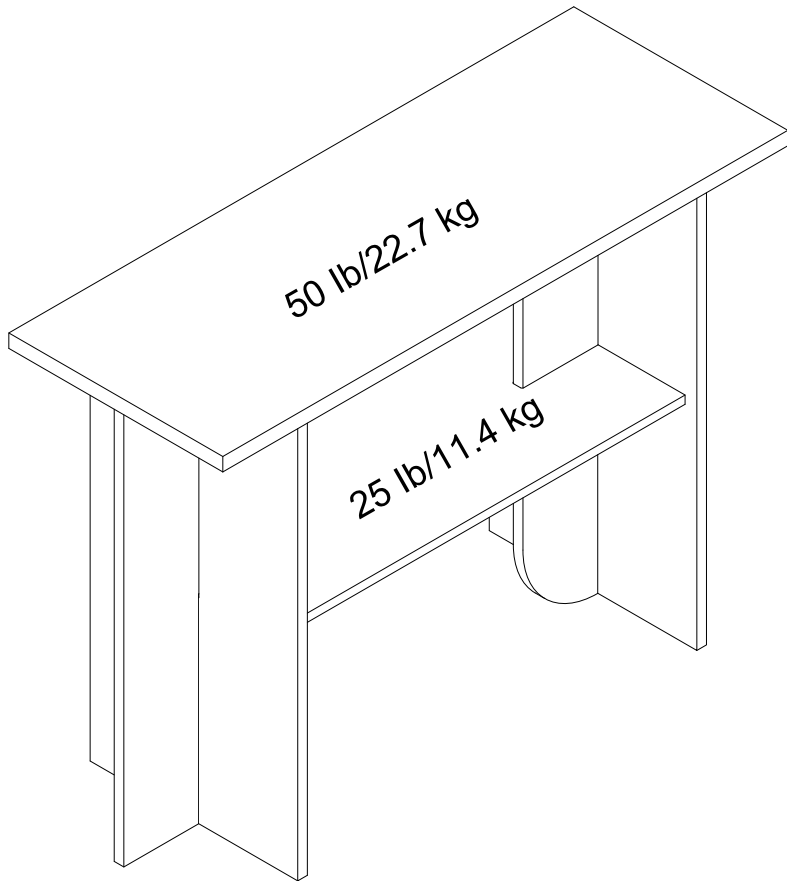

6295847COM - Console Table

Finish: **Blonde Oak**

Wood Breakdown:
PB100%,
Total storage: **8.03** cubic feet

Overall Product Size:
41.5" W x 15.75" D x 30" H
105.6cm W x 40.0cm D x 76.3cm H

Maximum Weight Capacities
Unit Weight: 50.3lbs. (23kg)